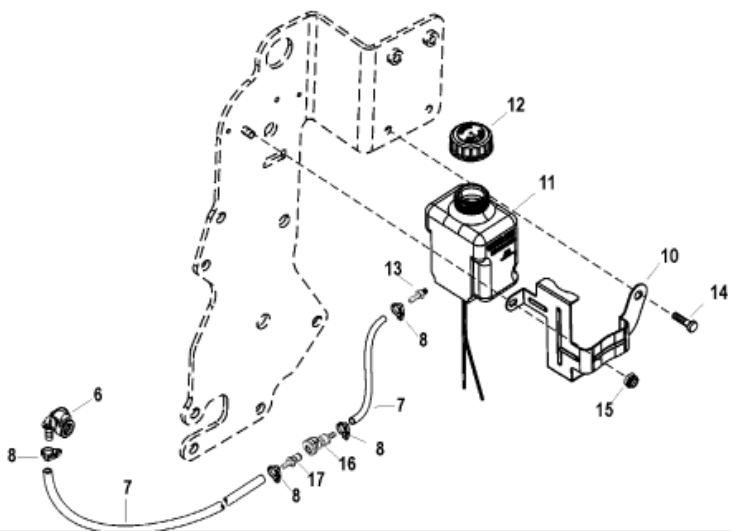

Parts List						
Ref	Class	Part	Description	Qty	Comment	Footnote
1		860065A	BRACKET KIT, Lube Monitor Rese	1	(Closed Cooling)	
2		808023T	STRAP, Reservoir Retainer	1		
3		806193A46	LUBE BOTTLE, Lube Monitor	1	(Closed Cooling)	
4	36	806727	CAP, Lube Reservoir	1		
5	22	808624	CONNECTOR, Lube Reservoir	1		
6	22	861163	QUICK CONNECTOR, (90 Degree)	1		
7	32	19409 71	HOSE, (54.00 Inches Bulk) (.25 Inc	1		
8	54	41582 5	CLAMP, Nylon, Hose	AR		
9	10	98261	SCREW, (.375-16 x .750)	2		
10		865175T	BRACKET, Lube Monitor Reservoir	1	(Standard Cooling)	
11		806193A47	RESERVOIR, Lube Monitor	1	(Standard Cooling)	
12	36	806727	CAP, Lube Reservoir	1		
13	22	85439001	CONNECTOR, Male, Lube Reservoir	1		
14	10	828552	SCREW, (.375-16 x .500)	1		
15	11	826709 8	NUT, (.250-20)	1		
16	22	865379	FITTING, Female	1		
17	22	865191	FITTING, Male	1		